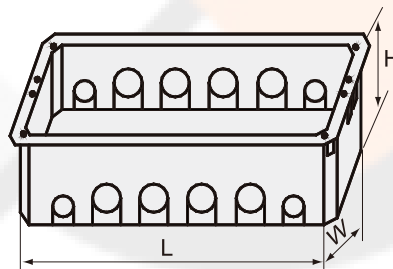

Category	Modules	Dimensions(mm)		
		L	W	H
DBF 4	4 ways	112	200	66
DBF 6	6 ways	150	200	66
DBF 8	8 ways	186	200	66
DBF12	12 ways	256	200	66
DBF18	18 ways	363	216	76
DBF24	24 ways	257	310	76
DBF36	36 ways	293	455	76

Same dimensions for box with transparent and non-transparent door