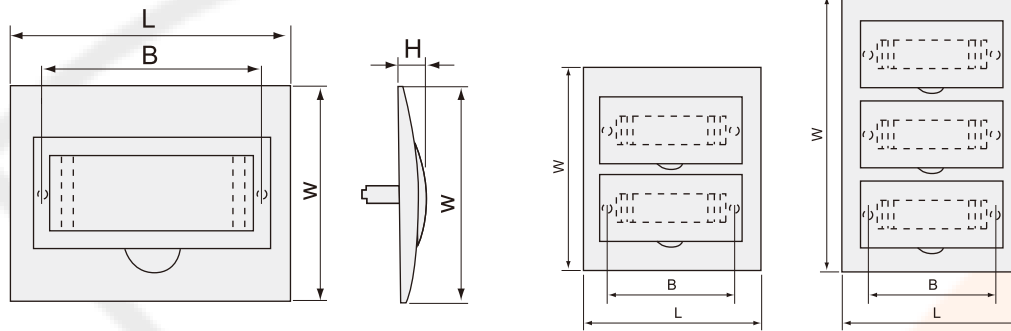

DISTRIBUTION BOX FLUSH MOUNTING

A002 Dimension of flush mounting distribution box

Category	Modules	Dimensions(mm)			
		L	W	B	H
DBF 4	4 ways	136	222	86	27
DBF 6	6 ways	172	222	122	27
DBF 8	8 ways	208	222	158	27
DBF12	12 ways	280	222	230	27
DBF18	18 ways	398	252	338	27
DBF24	24 ways	300	345	230	27
DBF36	36 ways	341	503	265	27